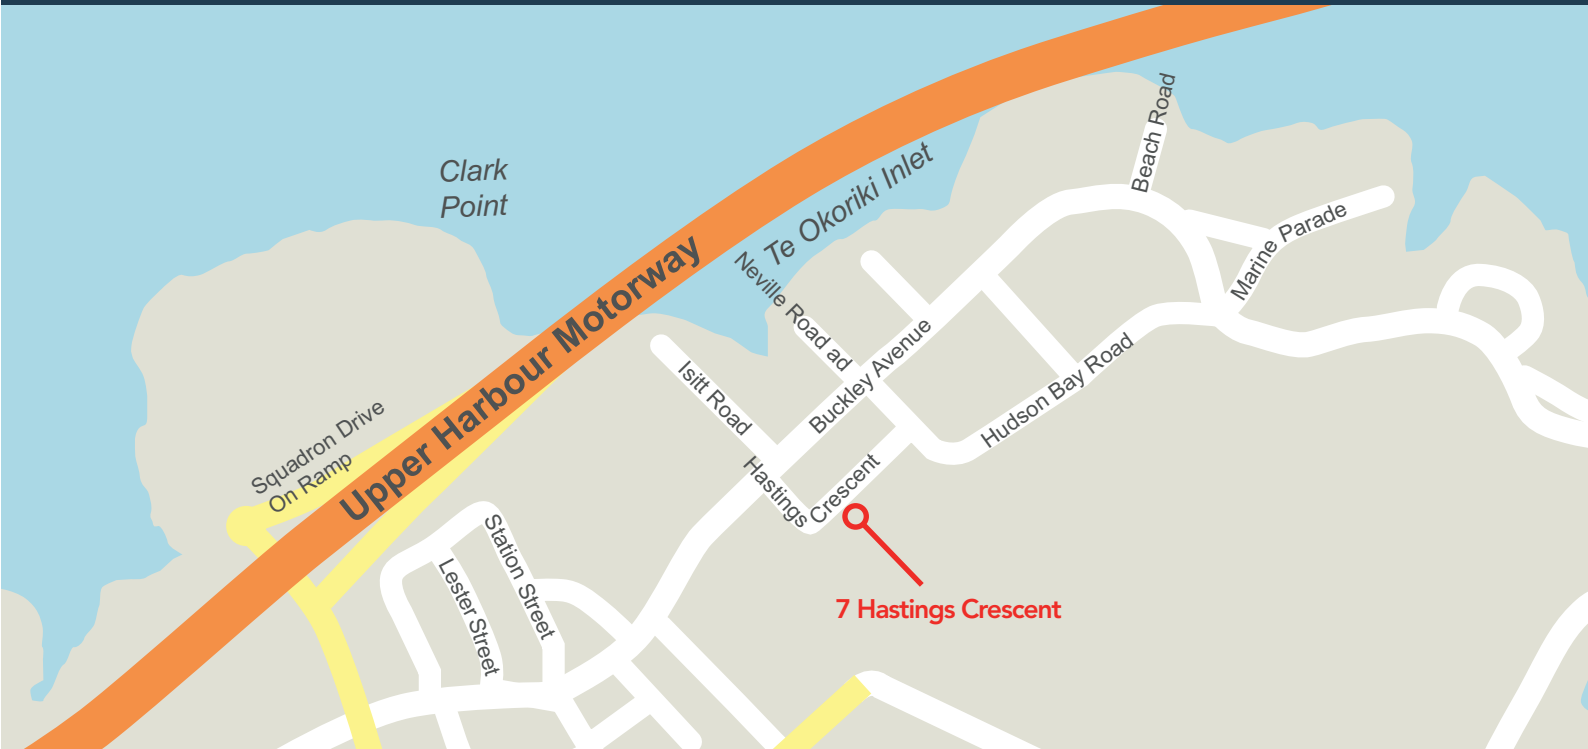

# Public Transport to Kaipatiki Project Hobsonville Nursery

The Kaipatiki Project Hobsonville Nursery is located at 7 Hastings Crescent.

### From Auckland Central

Catch the **090** Westgate and transfer to the **092** or **093** bus directly to Hastings Crescent from bus stop **7071** - Britomart, **7072** on Albert Street or stop **7078** on Vincent Street.

### From Henderson

Catch the **130** and **131** to Squadron Drive by Duke Park a short walk from Hasting Crescent.

### From Beach Haven

You could take the ferry from Beach Haven to Hobsonville.

For further journey planning information visit:

[www.at.co.nz](http://www.at.co.nz) or check out the AT Public Transport app for iPhone and Android